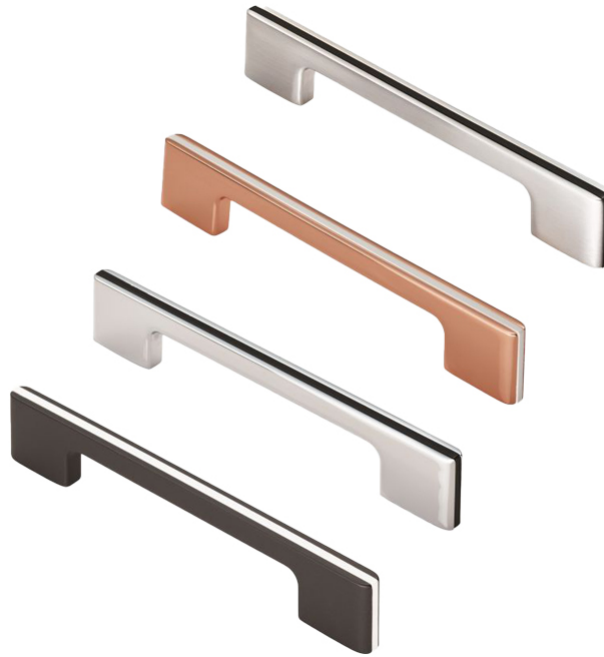

Harris Pull Handle

FTD529

A modernistic stylish cabinet /door pull handle. The slender handle is square along its length forming into substantial end mounts. A coloured inlay is inset around the central circumference offsetting the finish of the handle and providing a pleasing contrast. The attention to detail reflects the high quality and production standards invested in this pull.