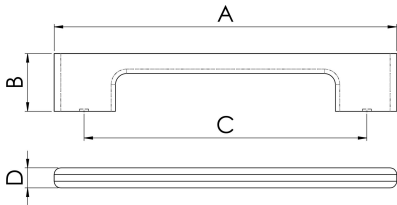

Harris Pull Handle

FTD529

A modernistic stylish cabinet /door pull handle. The slender handle is square along its length forming into substantial end mounts. A coloured inlay is inset around the central circumference offsetting the finish of the handle and providing a pleasing contrast. The attention to detail reflects the high quality and production standards invested in this pull.