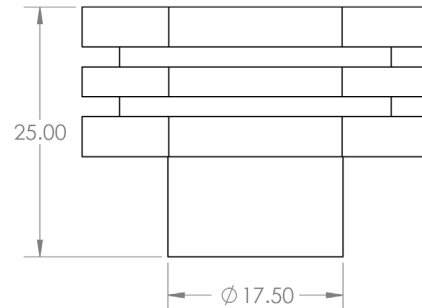

HOXTON RANGE

TECHNICAL SPECIFICATION

CODE

HOX330

DESCRIPTION

Nile Cupboard Knob - 30mm

STANDARDS

PRODUCT SPECIFICATION

- Matt lacquered solid brass
- Available in 40mm
- Matching cabinet handle available
- M4 fixing

TECHNICAL DRAWING

FINISHES

-  Antique Brass
-  Dark Bronze
-  Matt Black
-  Polished Nickel
-  Satin Brass
-  Satin Nickel