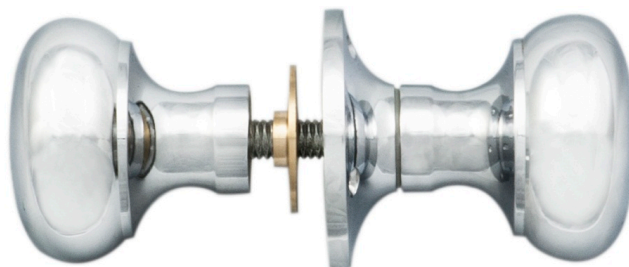

Mushroom Rim Knob

M35R

The smooth larger than average mushroom shaped knob is substantial and easy to grip. Sturdy and durable making it suitable for demanding environments. For use with rim locks. Comes with a 10 year mechanical guarantee.