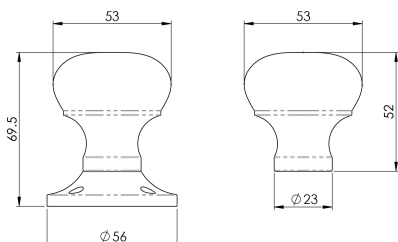

Mushroom Rim Knob

M35R

The smooth larger than average mushroom shaped knob is substantial and easy to grip. Sturdy and durable making it suitable for demanding environments. For use with rim locks. Comes with a 10 year mechanical guarantee.