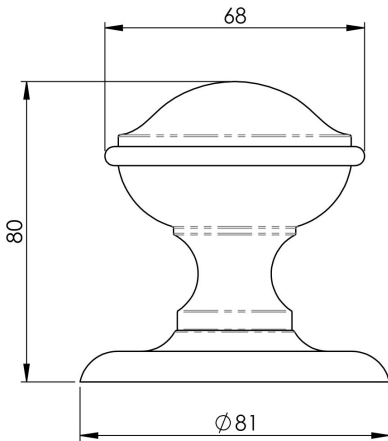

## Round Centre Door Knob

### M60 Range

A fashionable and versatile sculpted domed centre door knob. Traditionally fitted to the centre of front doors to pull them closed on departing the house. Can be used for this purpose as it is supplied with a substantial fixing or just added to the front door as a charming decorative design feature. Available in different finishes.