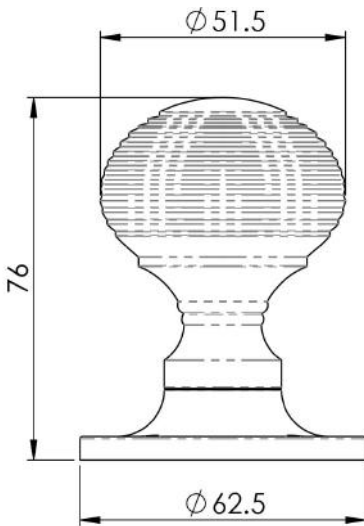

## Queen Anne Mortice Knob

### M1001 Range

The unsprung knob features a reeded texture which offers a unique feel when gripped. The reeded pattern is replicated on the rose providing a pleasing uniform effect when viewed on the door. Mortice or Rim Knob options. A classical design that compliments both modern and traditional environments.