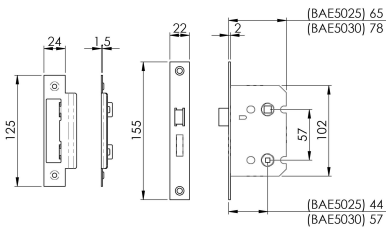

Easi-T Residential Bathroom Lock Range

BAE Range

Contract Bathroom Lock with a wide range of options offering an excellent degree of choice. Square or Radius Forends, 64mm or 76mm sizes and 5 finishes. The Latch bolt has the Easi-T reverse function to save undoing the case so it can be reversed in seconds. Certified to BS EN 12209.