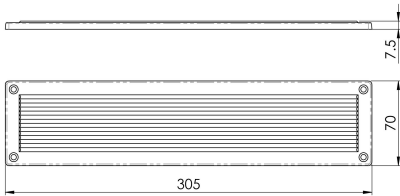

## Queen Anne Finger Plate

M1002

A rectangular finger plate surrounded by a slender plain border which nicely accentuates the central Queen Anne lined pattern. Suitable for domestic and commercial use.