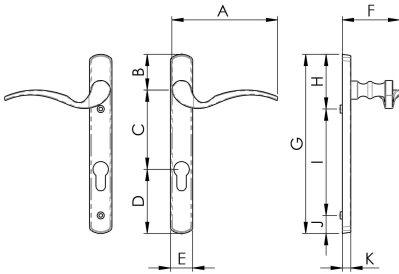

## Scroll Lever on Narrow Plate

M140NP

Fashionable, traditional style scroll lever on a Euro lock narrow backplate. It has a Euro profile keyhole and operates a multipoint lock. This handle is handed depending on which side the door is hinged and whether inward or outward opening. The right or left option will need to be specified when ordering.