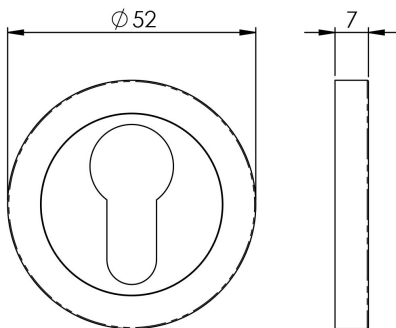

## Steelworx SWL Escutcheon

SWL102

A concealed fix escutcheon with a threaded screw on outer rose to match the SWL Levers. Euro profile and Lock version available in SSS, BSS, BSS/SSS Duel, Satin PVD and Matt Black Finish. Part of the Steelworx range in grade 304 Stainless Steel. Fire door rated.