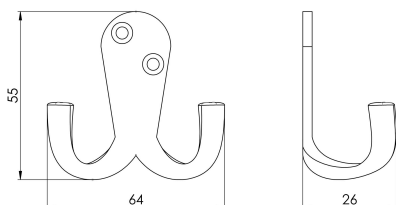

## Victorian Double Robe Hook

### AA27 Range

One piece double robe hook which extends below the oval fixing plate. The 2 screw holes ensure a secure fixing. Ideal for bathrooms, cloakrooms and bedrooms, a practical solution when fitted to the back of the door.