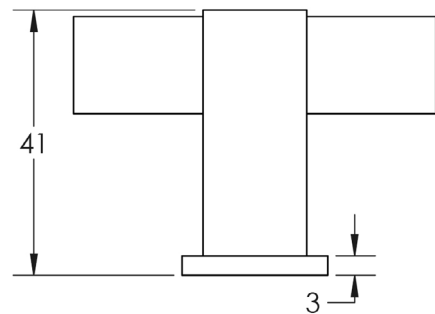

TECHNICAL DRAWING

FINISHES

- Antique Brass
- Dark Bronze
- Polished Nickel
- Satin Brass
- Satin Nickel