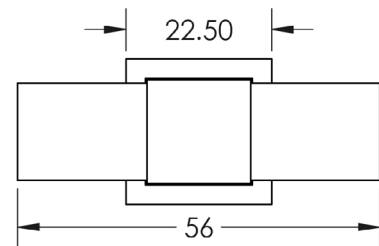

TECHNICAL DRAWING

FINISHES

- Antique Brass
- Dark Bronze
- Polished Nickel
- Satin Brass
- Satin Nickel