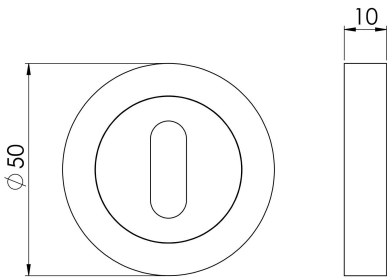

### EUL002 Range

Lock profile escutcheon on a concealed fix screw on rose.  
Designed to match the new finishes collection range of  
designer handles on round roses.