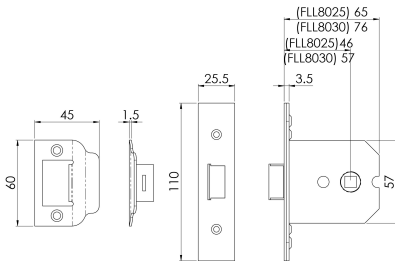

Flat Latch

FLL8025

Flat Latch Certified to BS EN 12209. Used as a matter of course by the national house builders. This latch carries a 10 year mechanical guarantee and is Fire door rated. Suitable for use in all domestic, industrial and commercial environments.