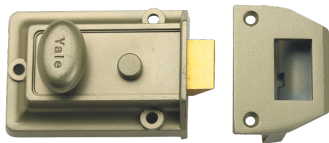

## Description

---

The P77 & 706 are Yale's traditional non-deadlocking nightlatches suitable for left & right handed, and inward opening doors with a thickness of up to 57mm. The locks offer standard security, are covered by a 2 year guarantee and are supplied with 2 keys.

## Features

---

- Reverse strikes available to suit outward opening doors
- The original Yale lock
- 2 keys included
- Promo pack includes free Cylinder Door Pull
- Latchbolt is easily reversible on site