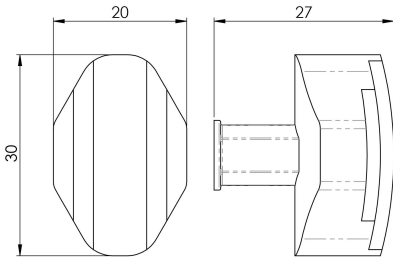

## Art Deco Knob

**ADR501B**

30mm Art Deco Knob The Art Deco range of handles and accessories are simply breathtaking in their sophistication and simply ooze elegance, charm and style. Art Deco never goes out of fashion and they will look absolutely stunning in either traditional or contemporary settings. The initiative from the outset was to achieve quality and excellence in design and the attention to detail reflects this high standard has certainly been realised throughout from conception to the finished product..