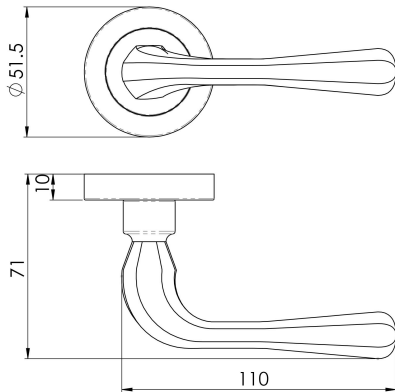

Astro Lever on Round Rose

AQ1 Range

Lever on concealed fix 2 part screw on round rose. A smooth round bar lever which expands to a rotund end making this handle very easy to grasp. The handle has fabulous ergonomics, fitting comfortably in the hand and giving a good positive action in operation. Comes with a 10 year mechanical guarantee and is Fire door rated.