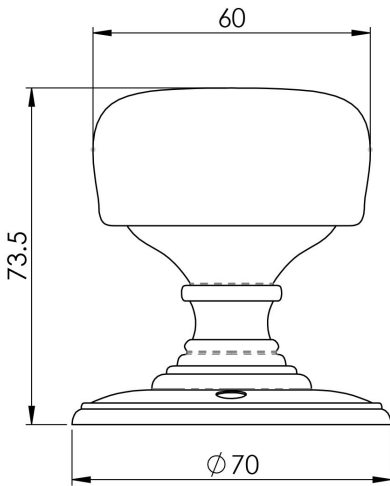

**DELAMAIN PORCELAIN KNOB MIDNIGHT CRACKLE**

DK34

The Midnight Crackle Porcelain door knob exudes character and warmth. A superb choice for a traditional or old-fashioned home, Featuring an grey-coloured crackle glazed porcelain mushroom-shaped knob on either a chrome or black stem and rose. Pale dark crackle lines adorn the knob giving it an aged appearance and character. Very practical and easy to maintain as well.