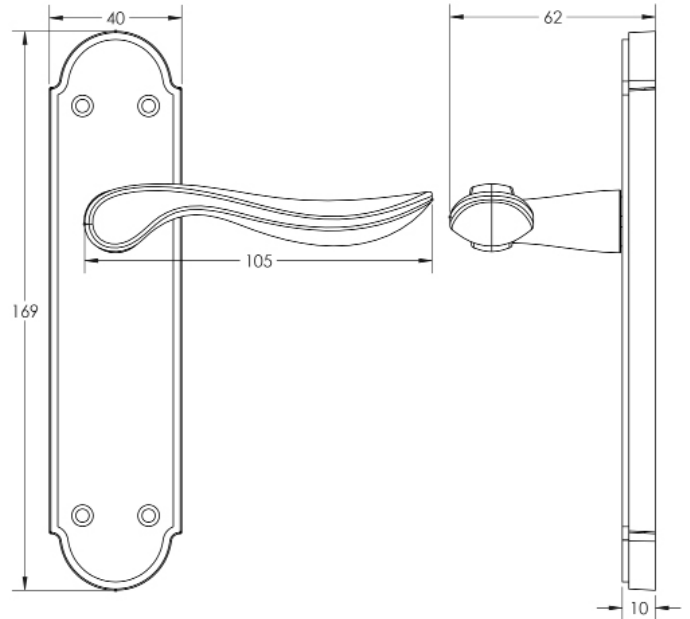

CODE

JV191

DESCRIPTION

Henley Suite - Latchset

STANDARDS

PRODUCT SPECIFICATION

- Sprung
- Zinc

TECHNICAL DRAWING