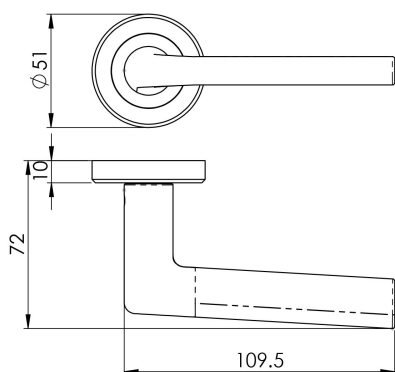

Serozzetta Dieci Lever on Rose

SZR010 Range

A lever on a chamfered edge concealed fix screw on round rose. A slender straight lever with smooth rounded edges forming a decreasing elliptical profile, a minimalist design. Part of the Serozzetta Residential range. Comes with a 10 year mechanical guarantee.