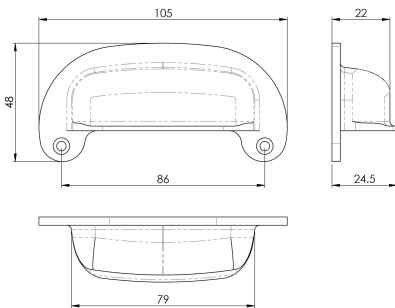

## Oval Plate Cup Handle 86mm

FTD5515

A traditional cup handle which will best suit older style furniture or shabby chic. Part of the Fingertip Cup Pull Range.[carlislebrass.com](http://carlislebrass.com).