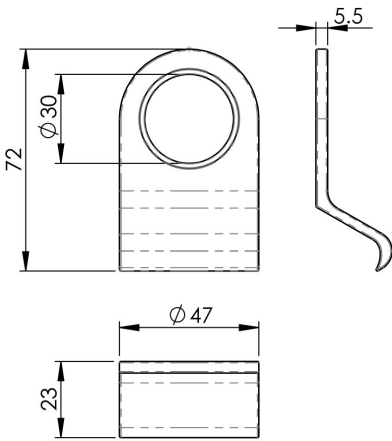

Cylinder Latch Pull

M40 Range

The UK's most popular latch pull. Fitting around a Yale type cylinder used on a nightlatch, it is used to pull the door closed from the outside. The lower part of the pull projects forward providing ample finger purchase. Available in different finishes.