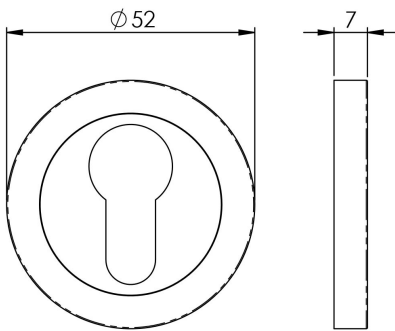

Steelworx SWL Escutcheon

SWL102

A concealed fix escutcheon with a threaded screw on outer rose to match the SWL Levers. Euro profile and Lock version available in SSS, BSS, BSS/SSS Duel, Satin PVD and Matt Black Finish. Part of the Steelworx range in grade 304 Stainless Steel. Fire door rated.