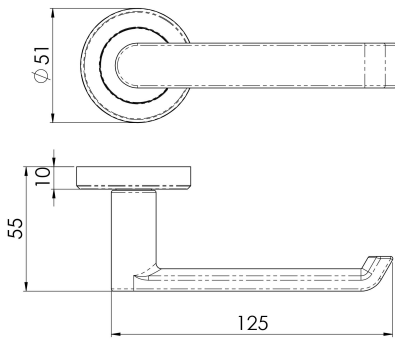

Serozzetta Concept Lever on Round Rose

SZM220

Lever on a concealed fix 2 part screw on round rose. A favoured design for the commercial environment is the Concept lever. The bold face of the lever and return to door feature gives visual impact along with safety. The chamfered edge concealed fix rose reflects the attention to detail in this range.