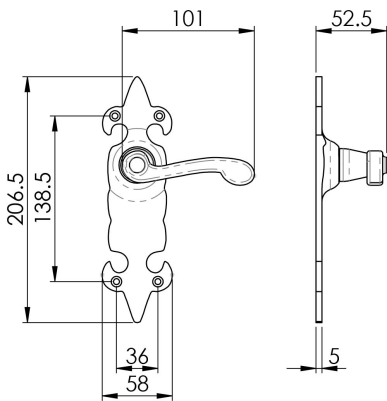

## Fleur De Lys' Lever on Backplate

LF5505 Range

Black Antique lever on backplate. A sturdy classical scroll lever on an undulating edged backplate with fleur-de-lys pattern top and bottom. Comes with a 10 year mechanical guarantee. Suitable for domestic use.