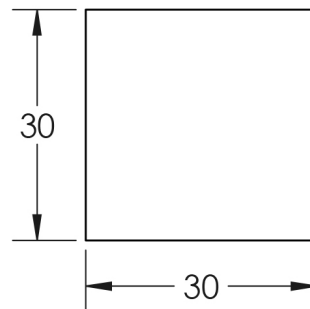

CODE

BUR201

DESCRIPTION

Trafalgar Cupboard Knob

STANDARDS

PRODUCT SPECIFICATION

- Matt lacquered solid brass
- Optional rose included
- M4 fixing

TECHNICAL DRAWING