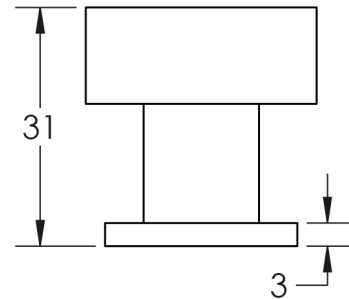

CODE

BUR201

DESCRIPTION

Trafalgar Cupboard Knob

STANDARDS

PRODUCT SPECIFICATION

- Matt lacquered solid brass
- Optional rose included
- M4 fixing

TECHNICAL DRAWING