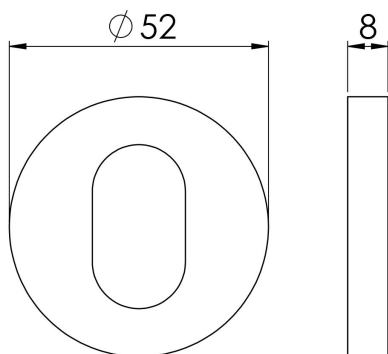

## Aluminium Escutcheon

ESU9005

Escutcheon on a concealed fix press on rose. Options Blank, Euro, Lock and Oval. Comes with a 10 year mechanical guarantee and is Fire door rated. Part of the Aluminium range.