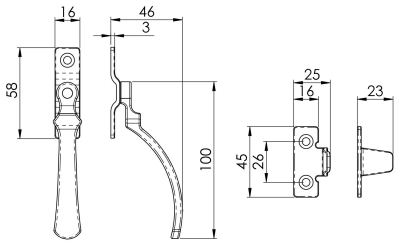

Casement Fastener

V1005 Range

A traditional and functional Victorian wedge-pattern casement fastener for timber casement windows. Not suitable for weather stripped windows. Locking option. Available in different finishes.