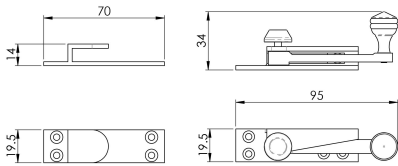

Architectural Quality Quadrant Sash Fastener

AQ39 Range

An elegant non-locking sash fastener that would greatly enhance any sash window. To disengage, the arm swivels neatly into the housing recess allowing ample clearance for window opening. Its clean cut straight lines are very appealing and will co-ordinate with many styles of window and door furniture. Comes with a 10 year mechanical guarantee.