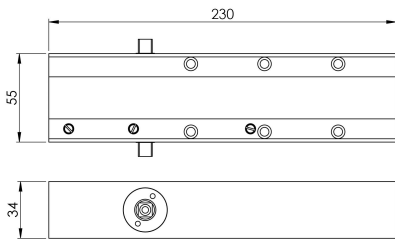

Medium Frequency Overhead Door Closer Variable Power Size 2-4

DCS2024BC/SV

Overhead Door Closer Variable Power Size 2-4. Certified to BS EN 1125 and BS 8300 to meet the needs of disabled people. CE marked and Certifire tested. Comes with a 10 year mechanical guarantee and is Fire door rated.