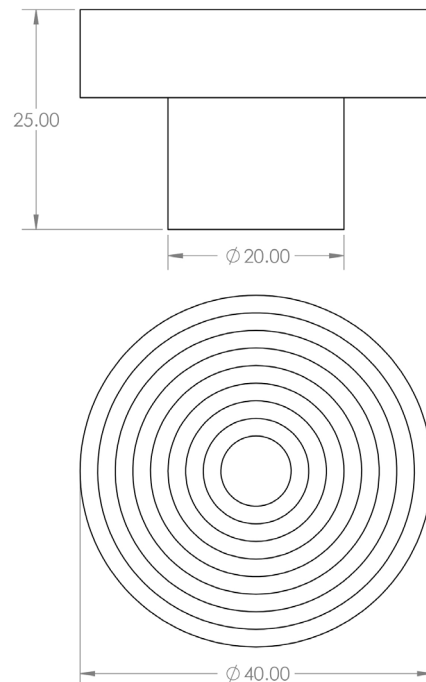

CODE

HOX1140

DESCRIPTION

Murray Cupboard Knob - 40mm

STANDARDS

PRODUCT SPECIFICATION

- Matt lacquered solid brass
- Available in 30mm
- M4 fixing

TECHNICAL DRAWING