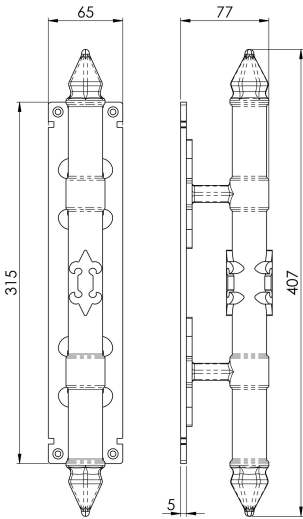

Armorial Pull Handle on Backplate

LF5103

Black Antique traditional style pull handle on backplate which will make a bold and striking addition to any entrance door. The straight armorial handle with pike finials sits on a gothic backplate in which the castle rampant design encompasses the fixing points. This sturdy handle will withstand the rigours of a busy environment such as pubs. Comes with a 10 year mechanical guarantee.