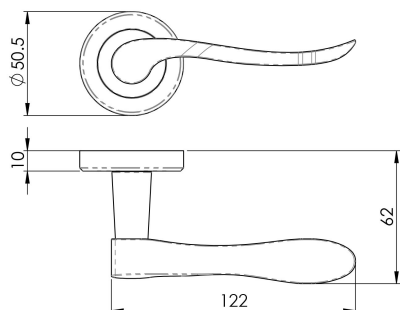

Serozzetta Verdun Lever On Rose

ZIN3130

Lever on a concealed fix 2 part screw on round rose. A robust scroll lever on rose. Part of the Serozzetta Zin lever designer collection. Comes with a 10 year mechanical guarantee and is fire door rated.