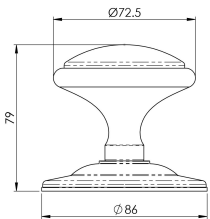

Round Centre Door Knob

M61 Range

Elegant and timeless design, the tiered rose rises to the slender neck of the mushroom shaped handle. Offering superb ergonomics and with its robust nature will cope easily with regular usage. Traditionally fitted to the centre of front doors to pull them closed on departing the house. Can be used for this purpose as it is supplied with a substantial fixing or just added to the front door as a charming decorative design feature.