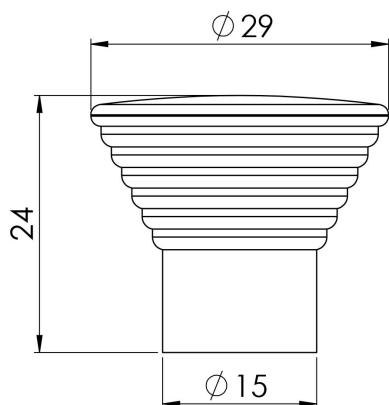

Aztec Ringed Knob 30mm

FTD345BSN

The expanding conical ringed shape is easy and pleasant to use as well as being very practical.