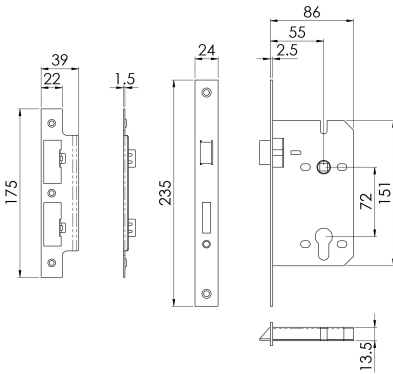

Euro Profile Sashlock Radius

DLE7255EPSSS/R

Contract Din Euro Profile Sashlock, Radius Forend. 55mm.
The Latch bolt has the Easi-T reverse function to save undoing the case so it can be reversed in seconds.
Certified to BS EN 12209.