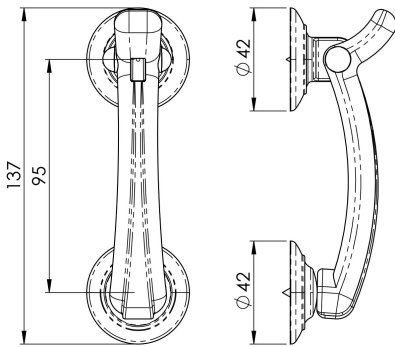

Door Knocker on Rose

M43 Range

A chunky smooth line door knocker mounted on a two round roses. The knocker has etched lines on the front accentuating the subtle contours. A modern knocker for contemporary settings. Comes with a 10 year mechanical guarantee.