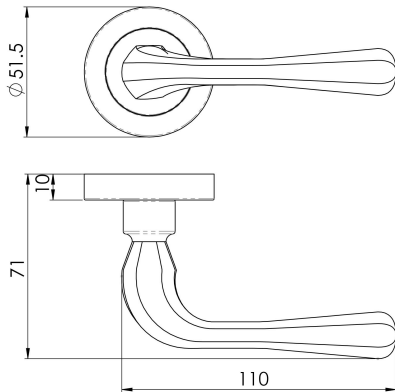

## Astro Lever on Round Rose

### AQ1 Range

Lever on concealed fix 2 part screw on round rose. A smooth round bar lever which expands to a rotund end making this handle very easy to grasp. The handle has fabulous ergonomics, fitting comfortably in the hand and giving a good positive action in operation. Comes with a 10 year mechanical guarantee and is Fire door rated.