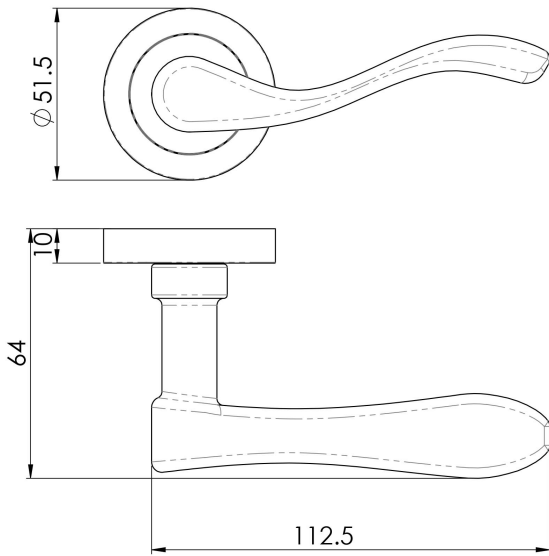

Apollo Lever on Round Rose

AQ3 Range

Lever on concealed fix 2 part screw on round rose. A robust curved lever which fits neatly in the hand and provides a comfortable and positive action in use. Comes with a 10 year mechanical guarantee and is Fire door rated. Suitable for domestic and commercial use.