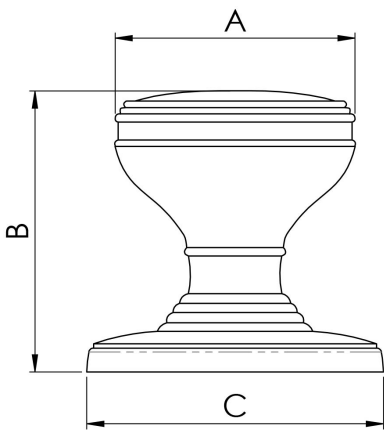

## Delamain Plain Knob

DK47

A plain topped knob with sweeping lines around the outer edge on a ringed tiered stem and rose. Designed to compliment the mortice knobs in the Delamain range. Available in different finishes and sizes.