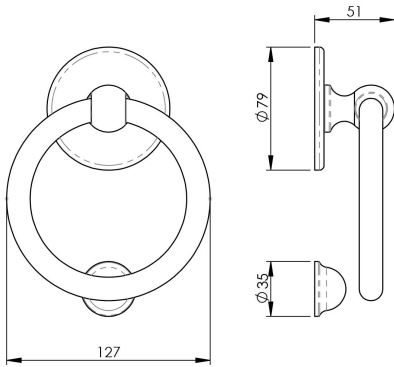

Ring Door Knocker

M37 Range

A simple and conventional ring door knocker. Neat and modern looks, timeless in appearance, suited to both contemporary and traditional front doors. Comes with a 10 year mechanical guarantee.