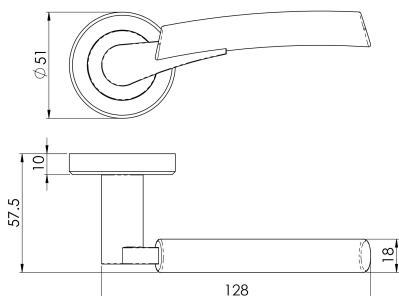

Serozzetta Valiant Lever on Rose

SZM014

Lever on a concealed fix 2 part screw on round rose. A stunning eye catching design. The handle is slightly curved and the main grip sits in a raised position above the rest of the handle. The chamfered edge concealed fix rose reflects the attention to detail in this range.