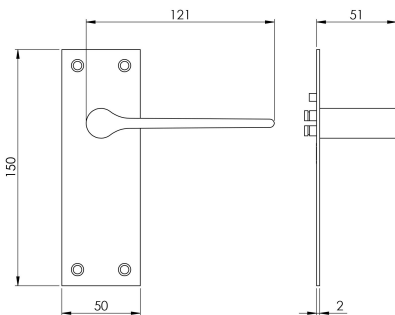

Velino Lever on Backplate Range

Velino Lever on Backplate Range

A rounded straight lever on slim backplate simple but elegant, ideal for creating a minimalistic effect. Ergonomic and comfortable to use, ideal for heavy use in the office or school. Comes with a 25 year mechanical guarantee and is suitable for domestic and commercial use.

Suitable only for doors with a minimum depth of 44mm.