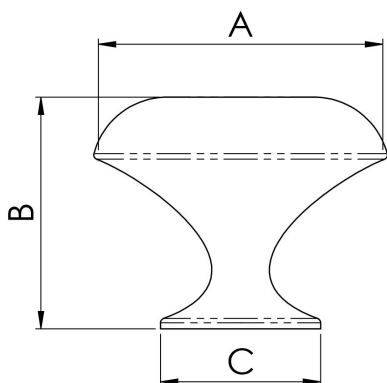

Hammered Finish Knob

FTD585

A Dimpled mushroom knob. Very easy to grasp and provides a comfortable feel and good torque when opening doors and drawers. Available in 2 sizes.