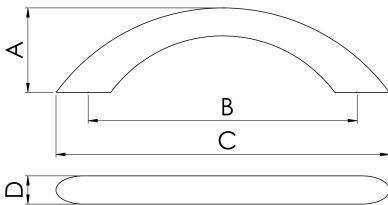

## Bow Handle Range

FTD450

A popular design option for a minimalistic look. The smooth curving bow handle appears to seamlessly adjoin and blend into the furniture where it affixes. Available in different finishes and sizes.