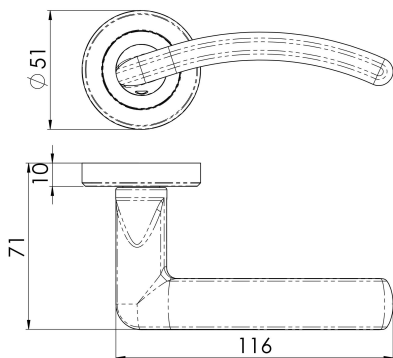

Serozzetta Design Lever on Rose

SZM380

Lever on a concealed fix 2 part screw on round rose. A simple yet elegant curved lever on round rose that provides a practical solution for the busy office environment or give a smooth deluxe feel for the contemporary home. The chamfered edge concealed fix rose reflects the attention to detail in this range. Comes with a 10 year mechanical guarantee and is Fire door rated.