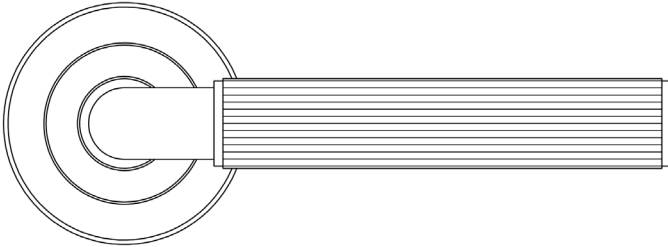

CODE

JGM402 / JMB402

DESCRIPTION

Linear Knurled Lever On Rose

STANDARDS

PRODUCT SPECIFICATION

- Suitable for FD30/60 minute timber doors
- Grade 5 corrosion
- Tested to 200,000 cycles
- Sprung rose
- 38mm centres
- Back to back fittings
- 316 grade stainless steel
- PVD finish