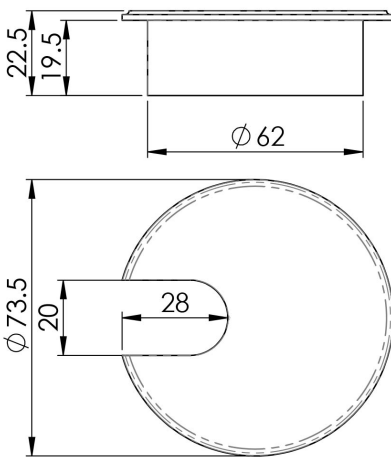

Heavy Pattern Cable Tidy

FTD855 Range

A recessed heavy pattern cable tidy adding a quality touch to perfectly cover any drilled holes for cables in worktops and desk tops. Available in different finishes.