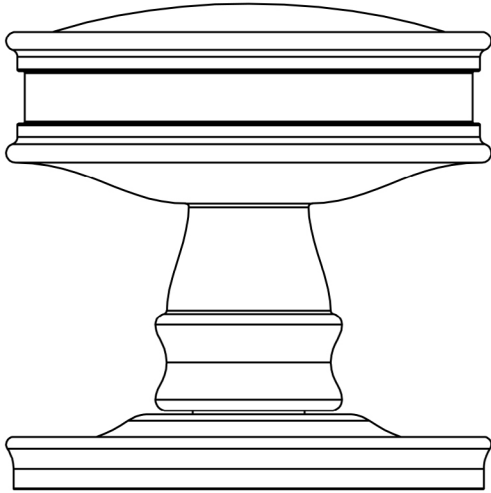

BURLINGTON RANGE

TECHNICAL SPECIFICATION

CODE

BUR100

DESCRIPTION

Berkeley Mortice Knob

STANDARDS

PRODUCT SPECIFICATION

- Matt lacquered solid brass
- Suitable for doors 35-55mm
- Unsprung
- Concealed fix

FINISHES

-  Antique Brass
-  Dark Bronze
-  Polished Nickel
-  Satin Brass
-  Satin Nickel

TECHNICAL DRAWING