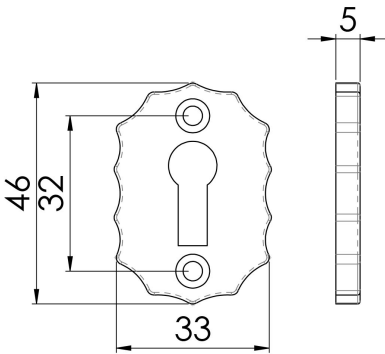

## Floral Escutcheon

LF5531

Black Antique standard keyhole escutcheon. Ludlow Black Antique is a traditional range of furniture with a powder coated Black finish.[carlislebrass.com](http://www.carlislebrass.com).