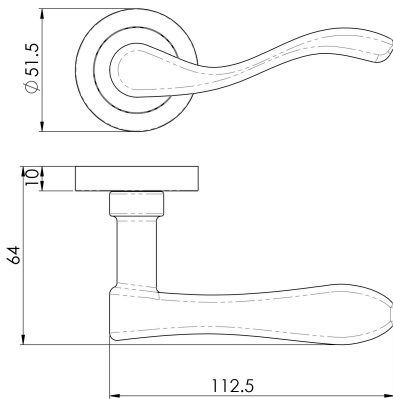

Apollo Lever on Round Rose

AQ3 Range

Lever on concealed fix 2 part screw on round rose. A robust curved lever which fits neatly in the hand and provides a comfortable and positive action in use. Comes with a 10 year mechanical guarantee and is Fire door rated. Suitable for domestic and commercial use.